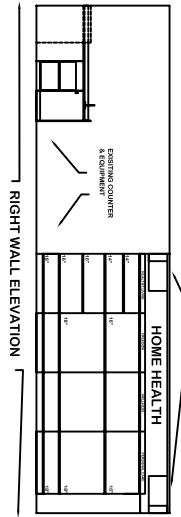

REAR WALL ELEVATION

FRONT WALL ELEVATION

LEFT WALL ELEVATION

RIGHT WALL ELEVATION

PHARMACIST'S VIEW OF RX WORK STATION
SCALE: 1/2" = 1'-0"

CARROLLWOOD PHARMACY
2,065 Sq. Ft.