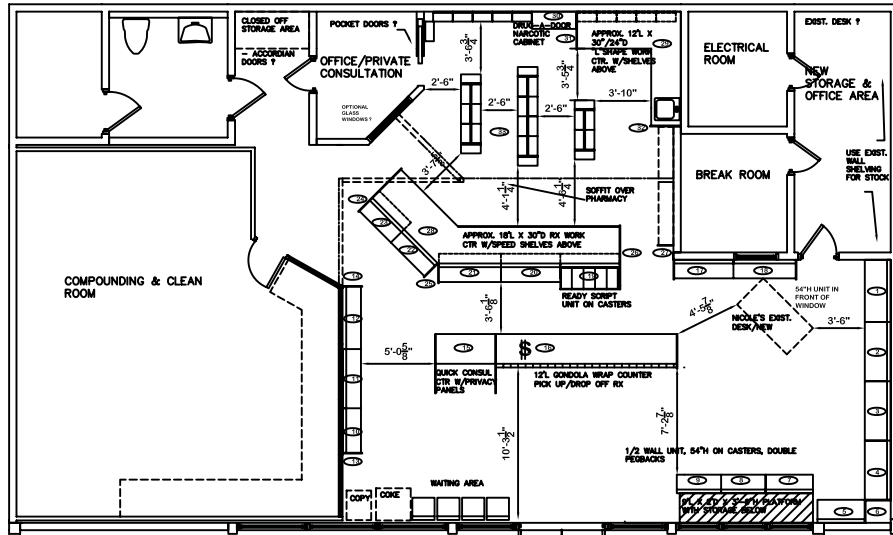

REAR WALL ELEVATION

FRONT WALL ELEVATION

LEFT WALL ELEVATION

RIGHT WALL ELEVATION

PHARMACIST'S VIEW OF RX WORK STATION
SCALE: 1/2" = 1'-0"

CARROLLWOOD PHARMACY
2,065 Sq. Ft.