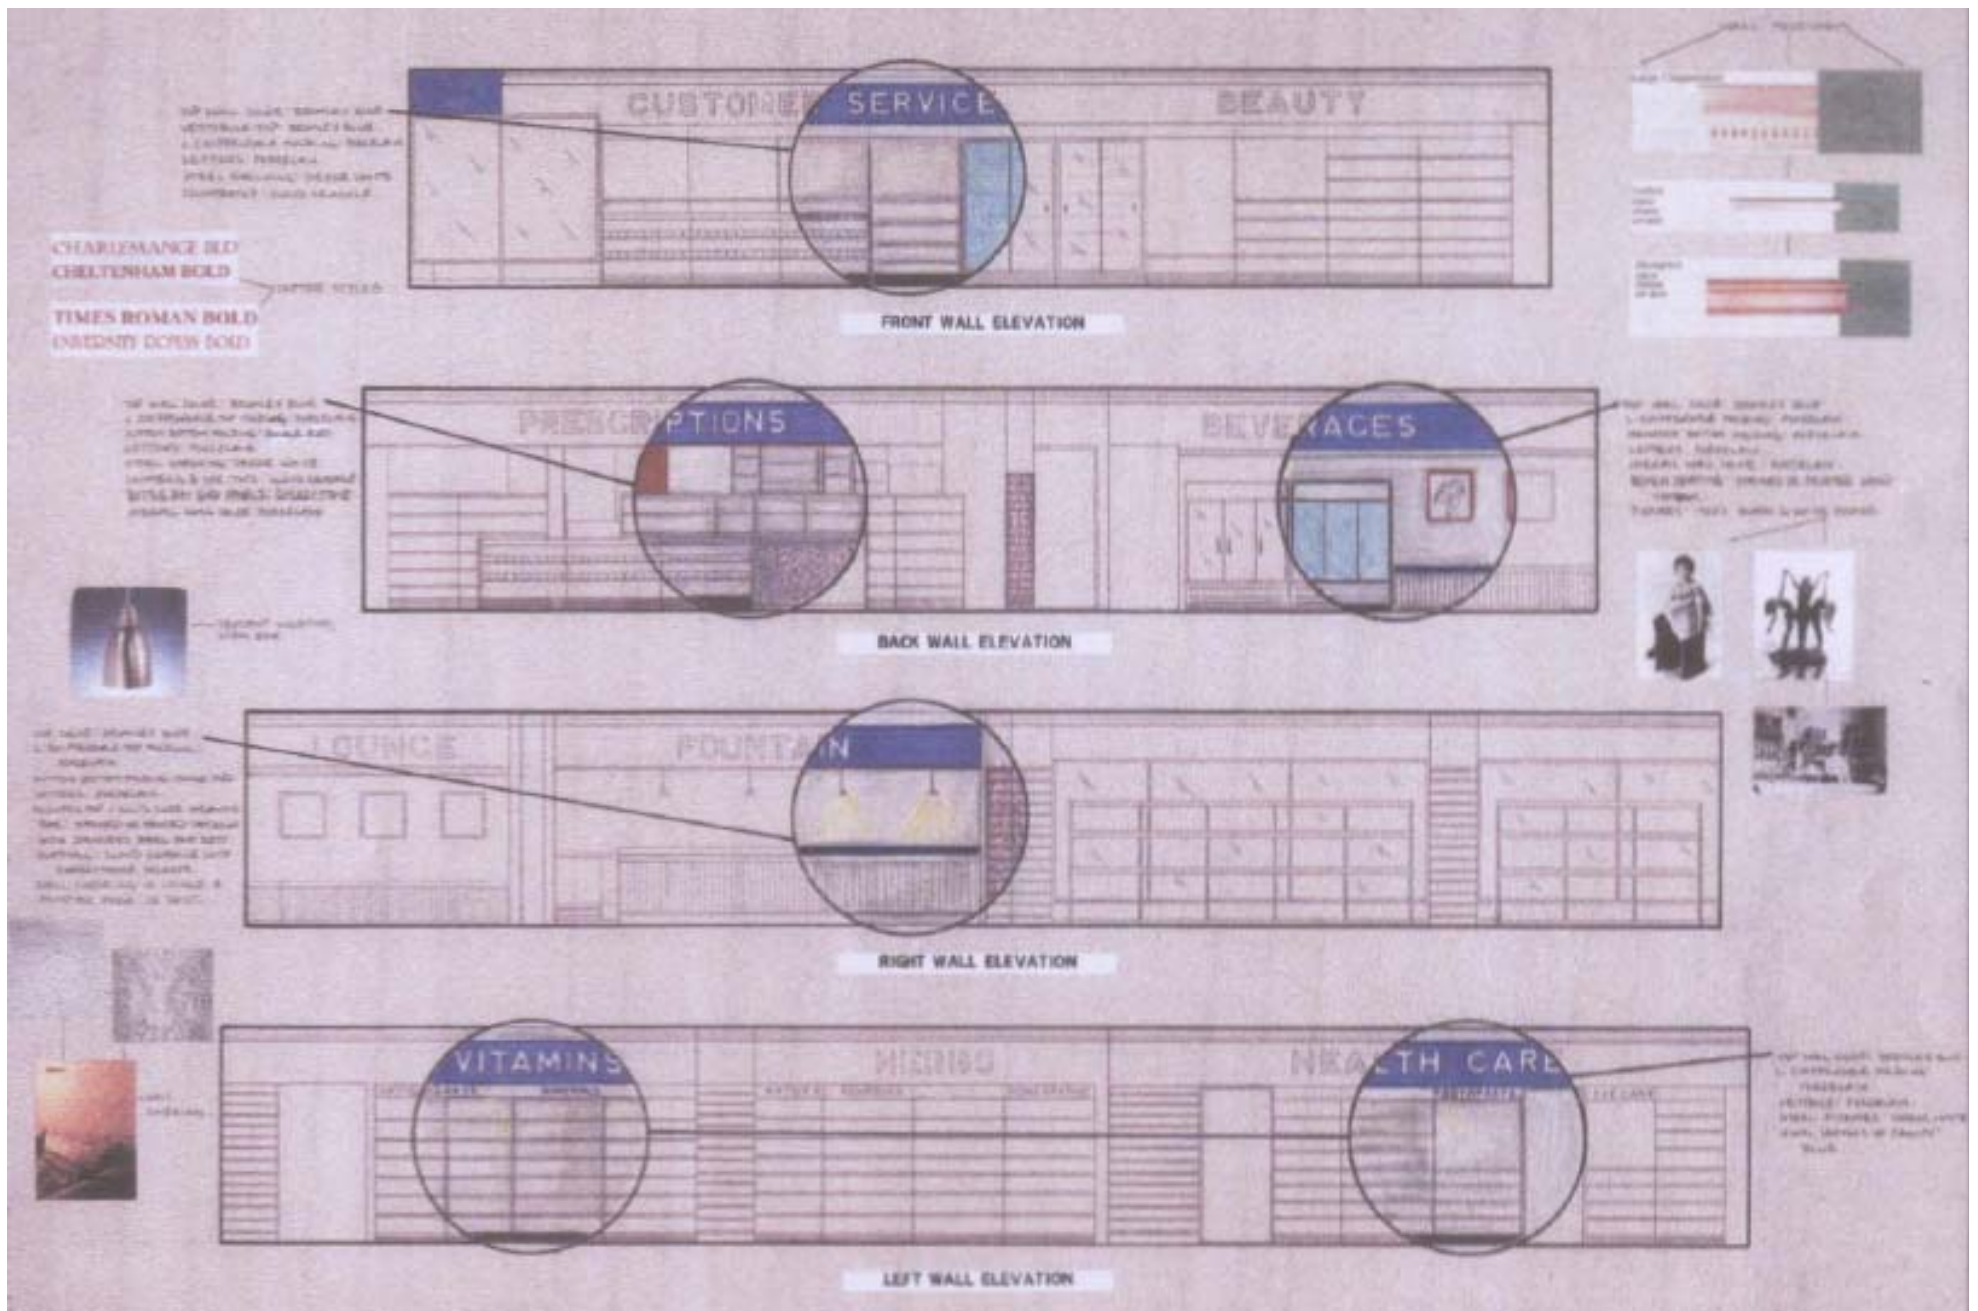

**CANAL DRUGS – CANASTOTA, NEW YORK
4,800 Sq.Ft.**

**CANAL DRUGS – CANASTOTA, NEW YORK
Elevations**