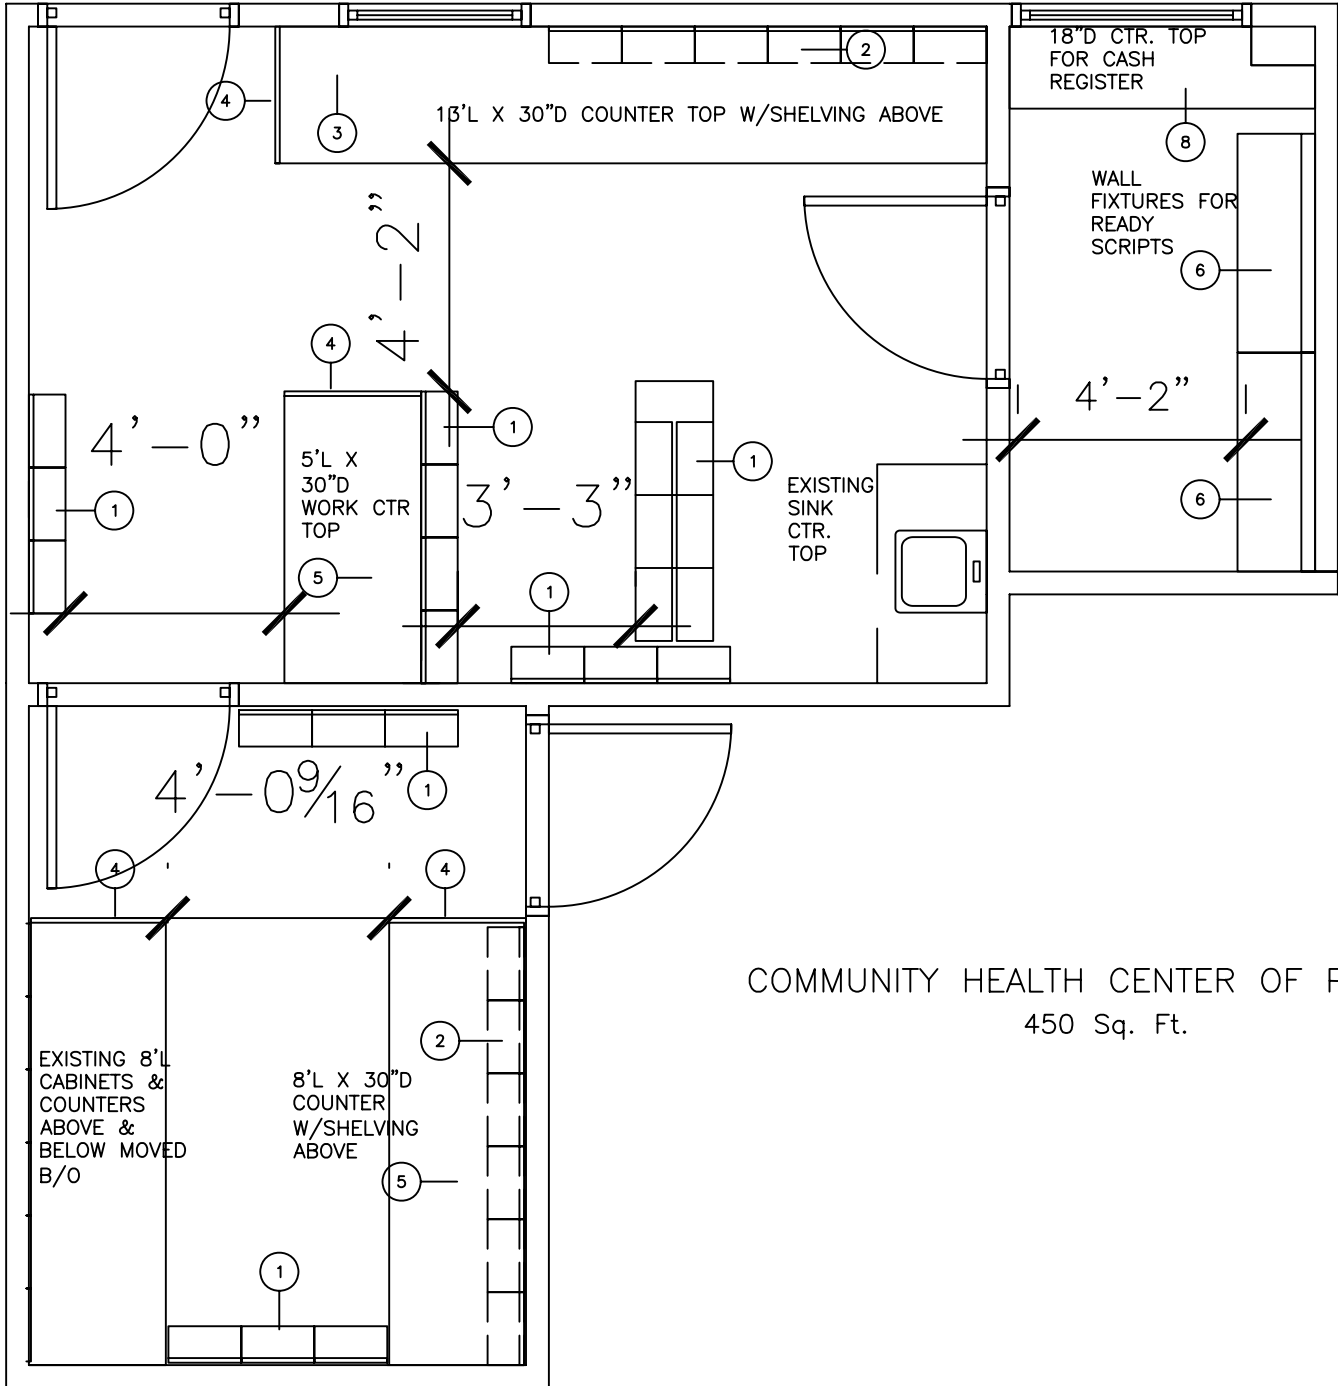

7 — DROP OFF WINDOW

PICK UP WINDOW

COMMUNITY HEALTH CENTER OF PINELLAS
450 Sq. Ft.